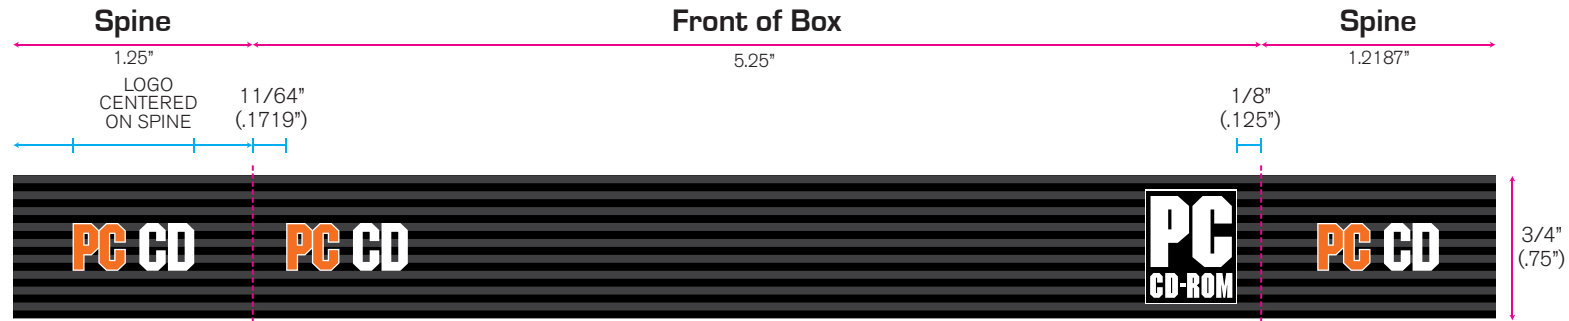

PC Indicator Guidelines

box example

Use for CD-ROM games