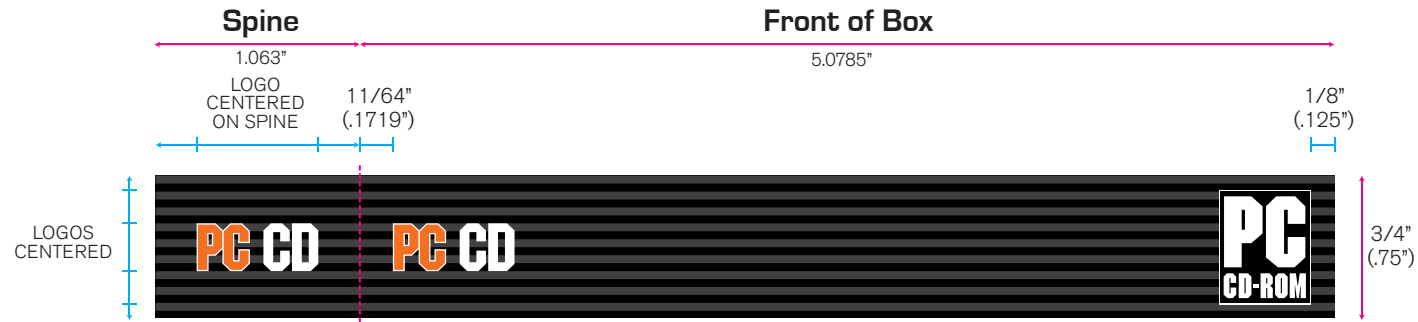

PC Indicator Guidelines

slipsheet example

Use for CD-ROM games